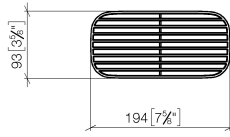

## Grid element - Matte Black

---

82 481 970

- high-quality plastic grid elements
- plastic grid elements

NOTE: Grid elements must be ordered separately.

	Matte Black	82 481 970-33
	Creamy White	82 481 970-51
	Light Grey	82 481 970-52
	Taupe	82 481 970-53

## Grid element - Matte Black

---

82 481 970

mm [inches]

Grid element - Matte Black

---

82 481 970